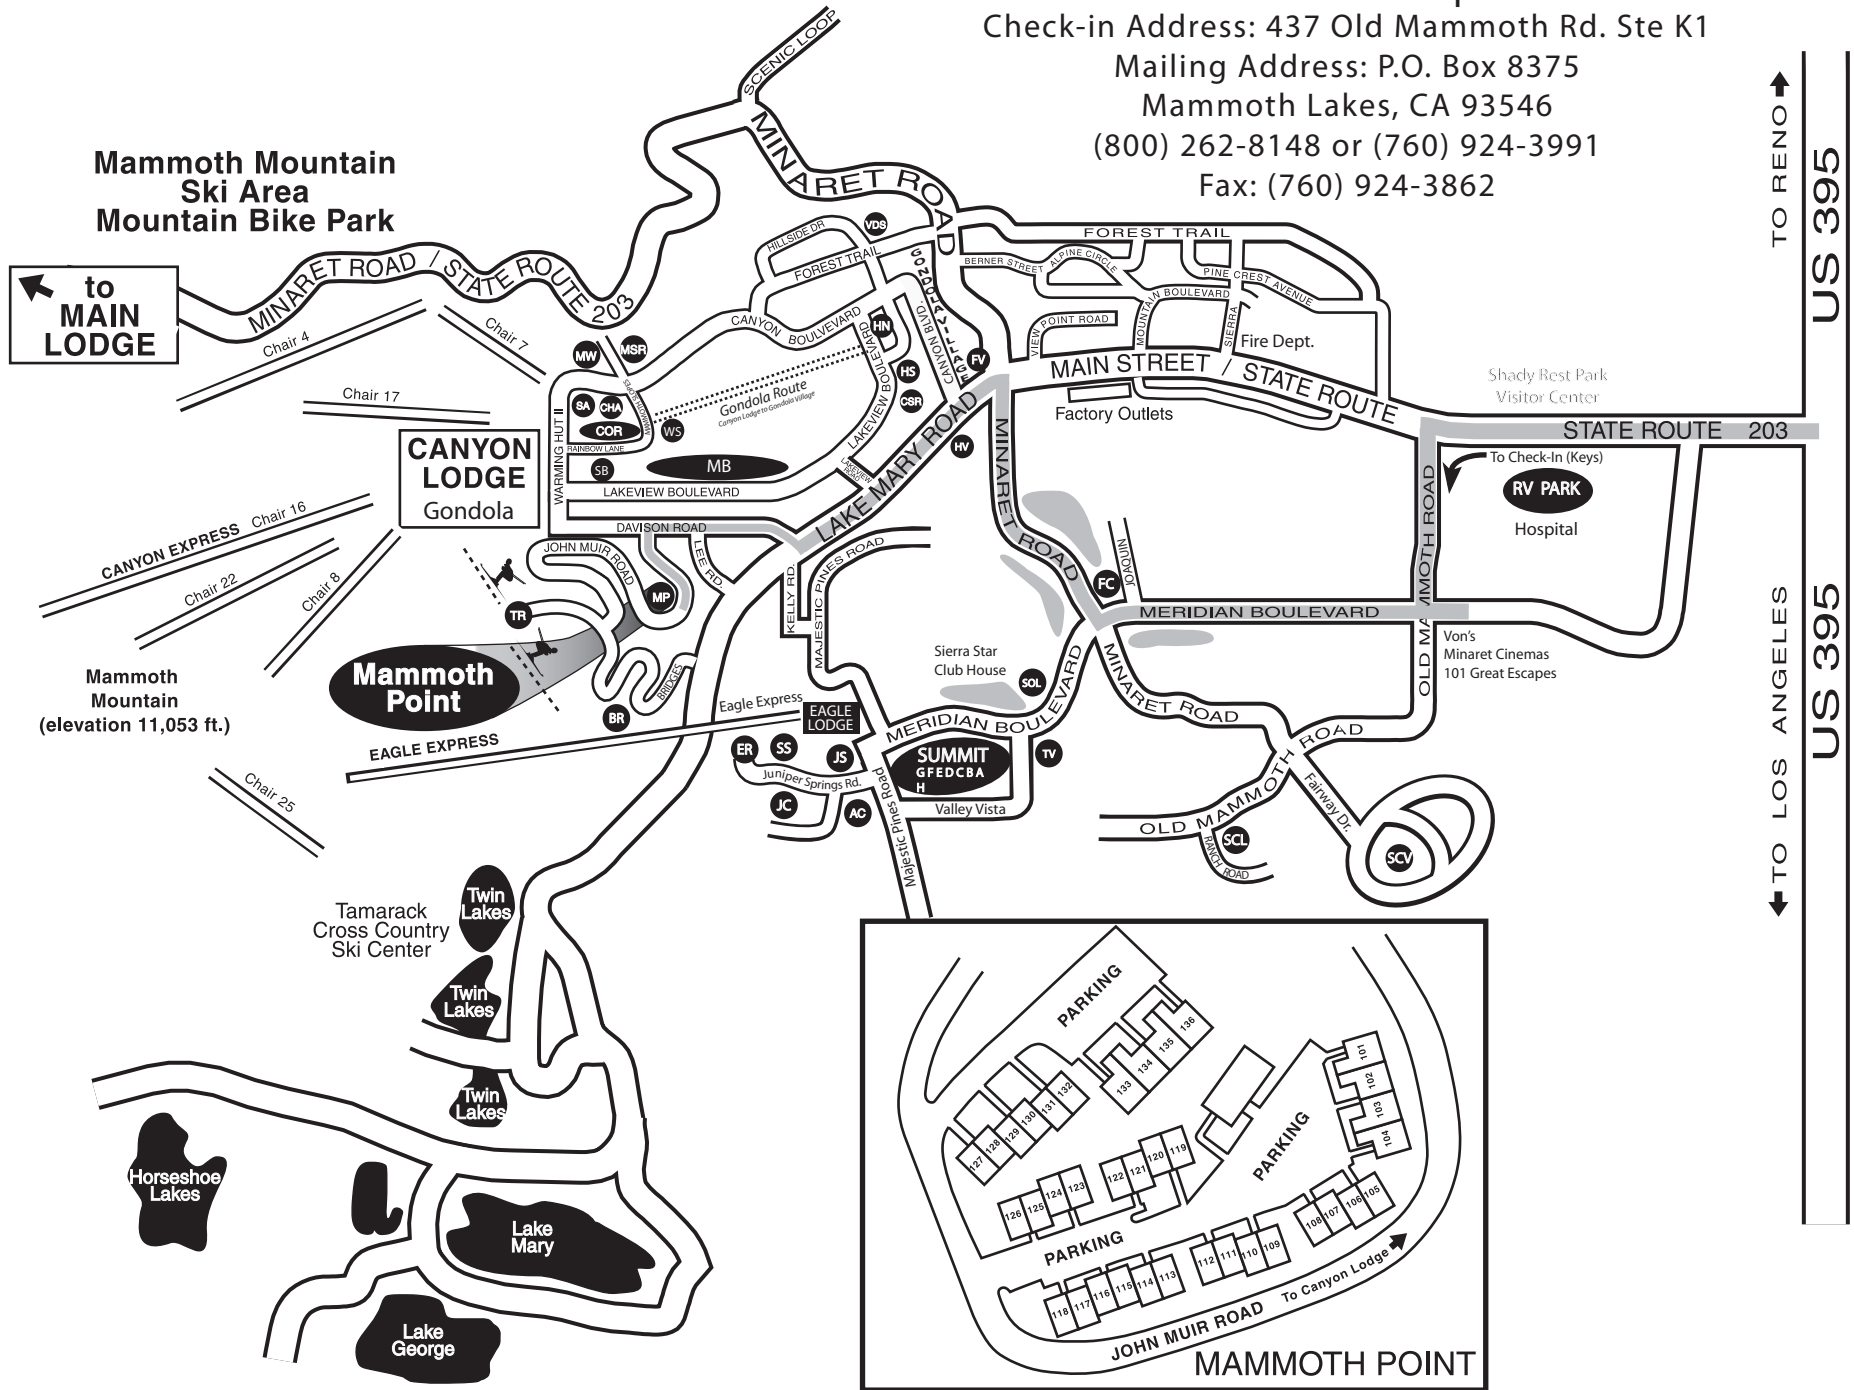

# 101 Great Escapes

Check-in Address: 437 Old Mammoth Rd. Ste K1

Mailing Address: P.O. Box 8375

Mammoth Lakes, CA 93546

(800) 262-8148 or (760) 924-3991

Fax: (760) 924-3862

Mammoth Point: Left on Meridian Blvd., Right on Old Mammoth, Left on Main, Right on Davison, Left on John Muir. Units 101-118 1st Right into Mammoth Point. Units 127-136 2nd Right into Mammoth Point..